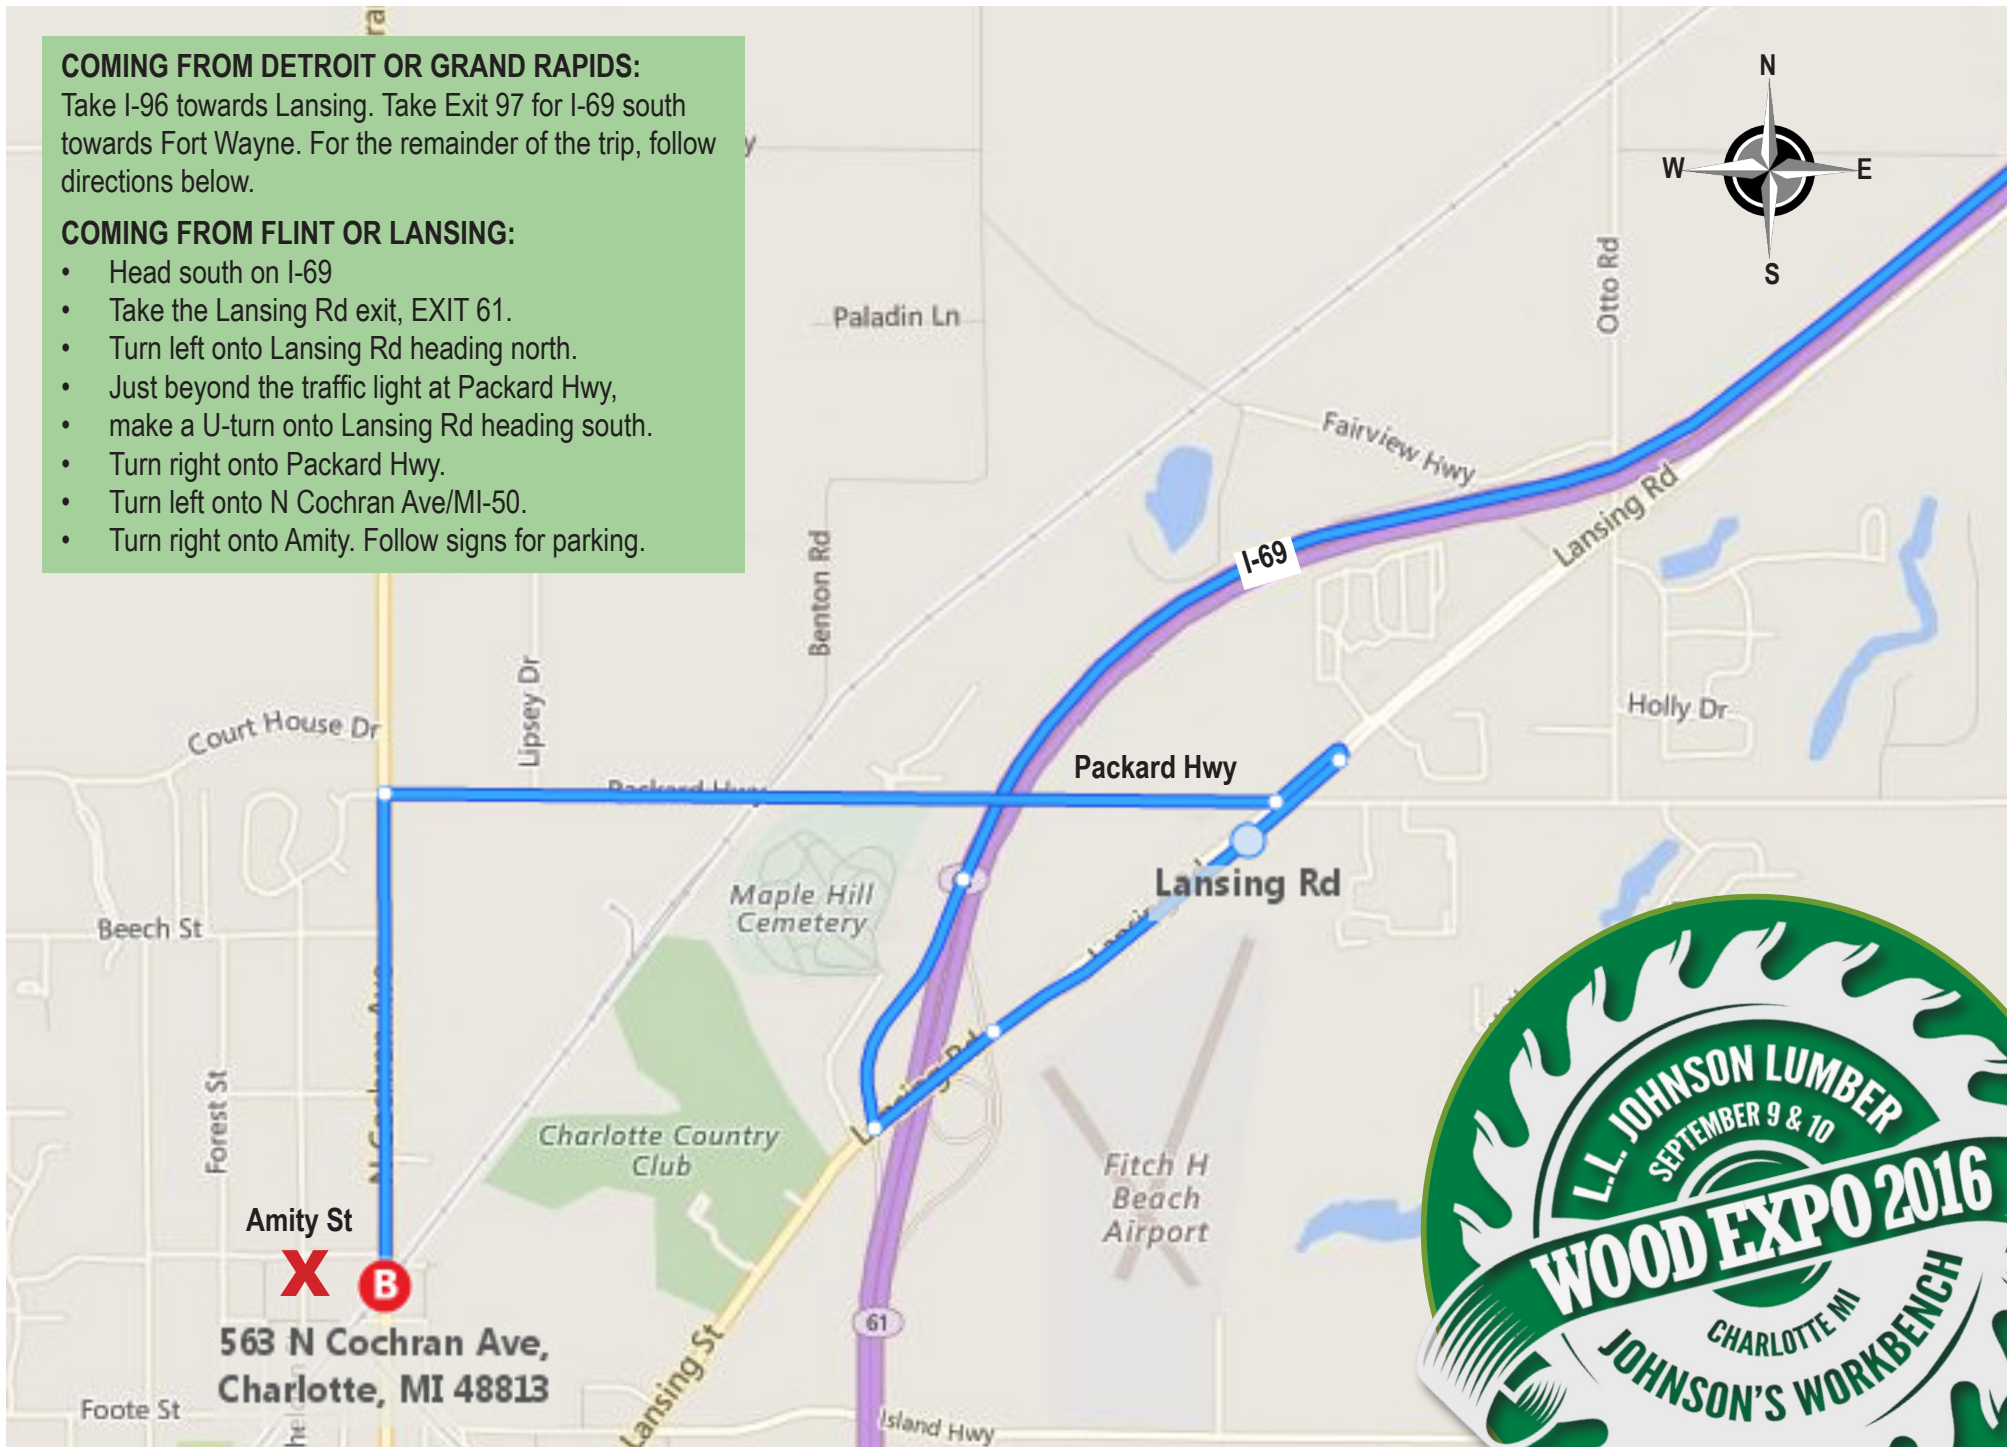

COMING FROM DETROIT OR GRAND RAPIDS:

Take I-96 towards Lansing. Take Exit 97 for I-69 south towards Fort Wayne. For the remainder of the trip, follow directions below.

COMING FROM FLINT OR LANSING:

- Head south on I-69
- Take the Lansing Rd exit, EXIT 61.
- Turn left onto Lansing Rd heading north.
- Just beyond the traffic light at Packard Hwy, make a U-turn onto Lansing Rd heading south.
- Turn right onto Packard Hwy.
- Turn left onto N Cochran Ave/MI-50.
- Turn right onto Amity. Follow signs for parking.

Directions to Wood Expo